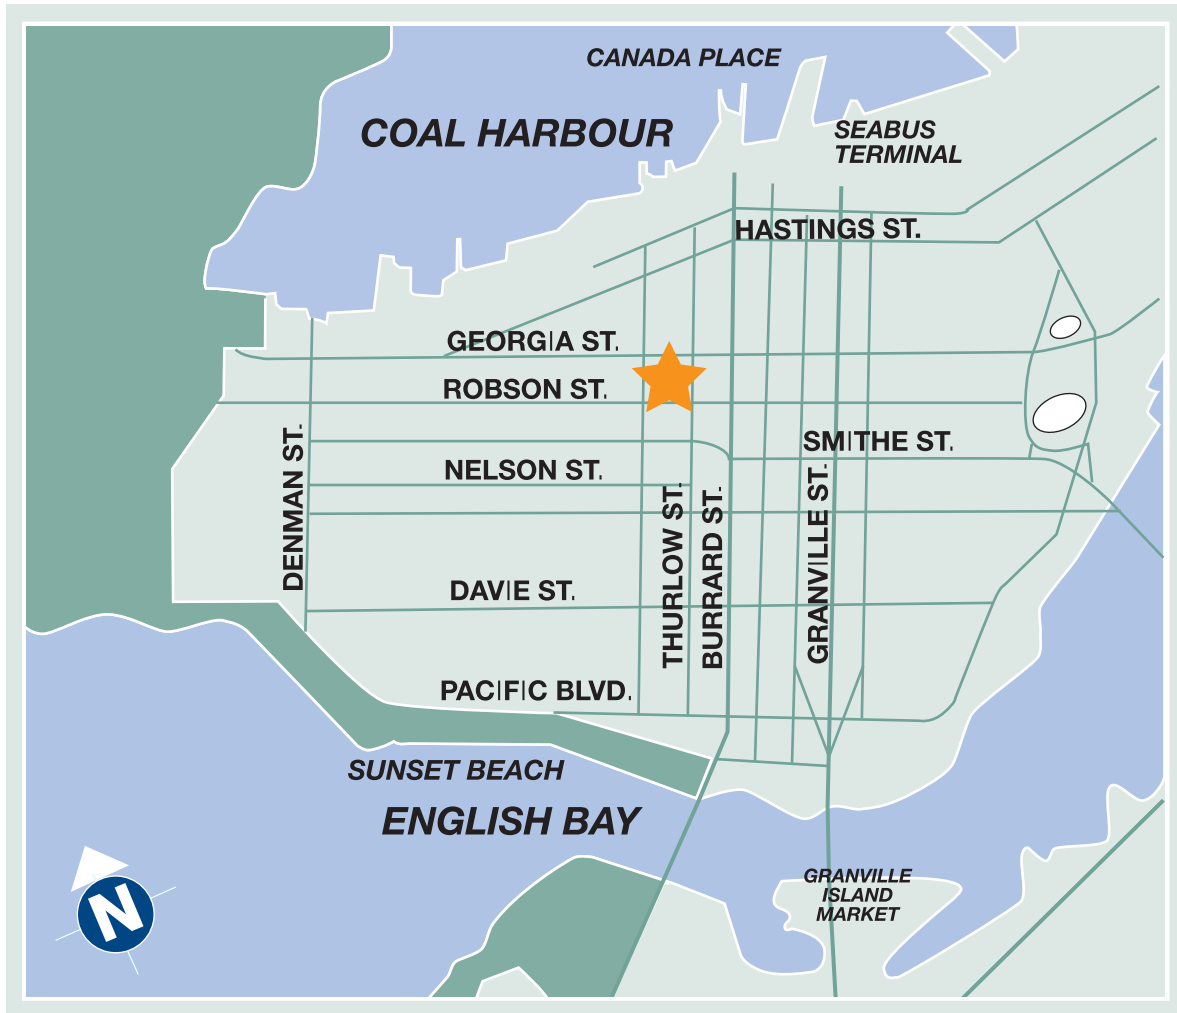

Pacific Gateway Vancouver Campus

Pacific Gateway Vancouver

3rd Floor, 1155 Robson Street,
Vancouver, BC
Canada, V6E 1B5

Tel: +1 (604) 687 3595

Fax: +1 (604) 687 3586

E-mail: info@pacificgateway.net